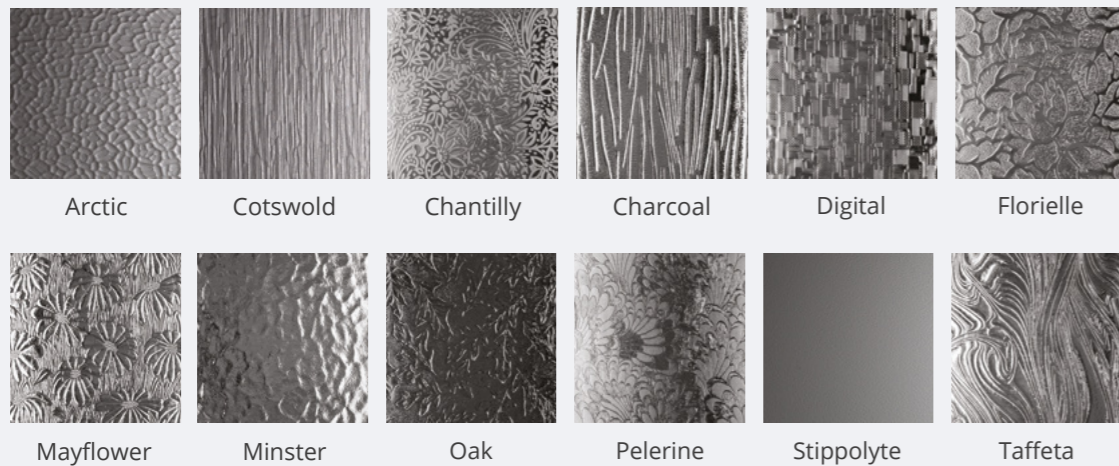

Purple

Black

FINISHING TRIMS

Stainless steel glass surround trims are available on most door designs and can be added to the inside and outside door panel faces, accentuating the glass and door design with a crisp, clean and contemporary finish.

AUTRANS 2

*Platinum Grey (RAL 7036) door and frame.
600mm stainless steel off-set bar handle.
Shown with stainless steel glazing trims.*

AVORIAZ 1

*Iron Grey (RAL 7011) door and standard white frame.
600mm stainless Steel off-set bar handle.
Shown with stainless steel glazing trims.*

BACKING GLASS

A range of toughened Pilkington backing glass textures are available to choose from when specifying glass for your door.

Sandblasted Tahoe
Fusion tiles available
with either Red,
Green, Purple or Black
bevels.