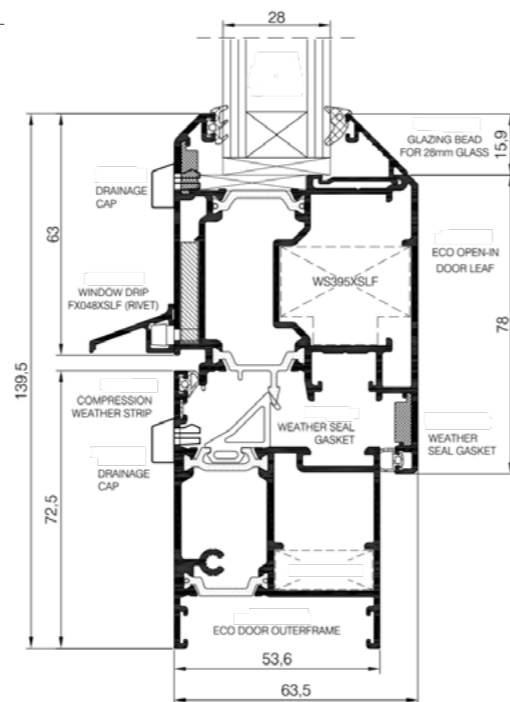

Thermal Performance

Of a single door (CEN size) Opening-in is 2.00W/m2k