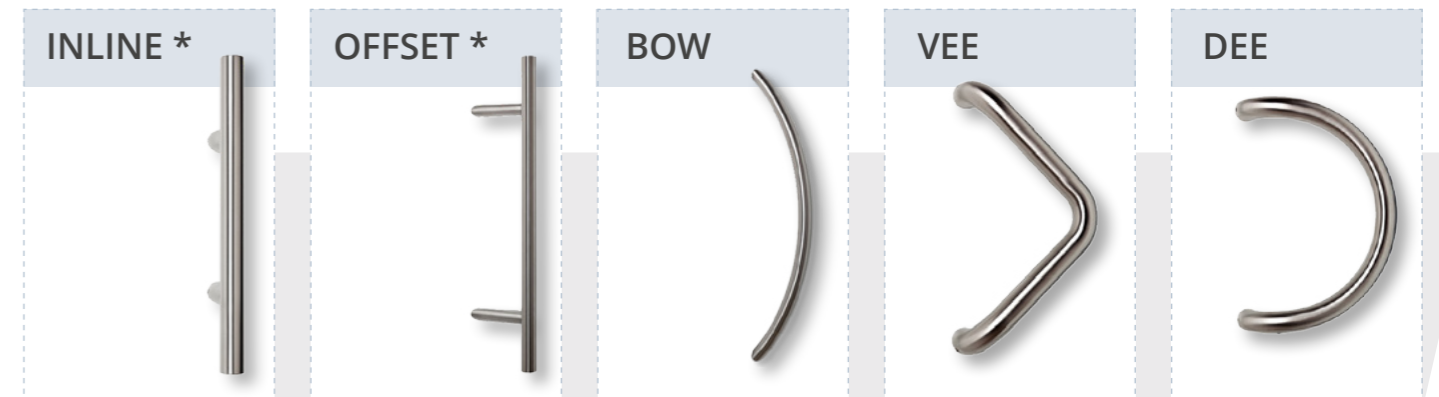

Used with the stainless steel bar handles shown opposite, the keywind lock has the cylinder positioned at mid-door height. The lock is operated from the outside using the entry key with a keywind operation and from the inside with a keywind or thumb-turn operation.

Thermal Performance

Of a single door (CEN size) Opening-in is 2.00W/m2k

DESIGN CONSCIOUS

Brushed Stainless Steel Bar Handles have been chosen to complete the look of the Hallmark Aluminium Collection creating a beautifully contemporary entrance door.

* Inline & off-set bar handles are available in 400mm, 600mm, 800mm, 1000mm, 1200mm, 1400mm and 1600mm heights. Bow Handle Size: 500mm (cc) Dee Handle Size: 300mm (cc) Vee Handle Size: 300mm (cc) cc = fixing centre/centre.