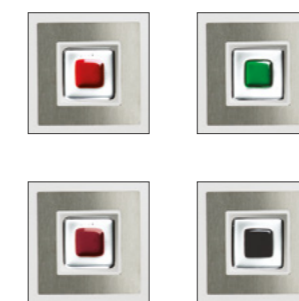

BACKING GLASS

A range of toughened Pilkington backing glass textures are available to choose from when specifying glass for your door.